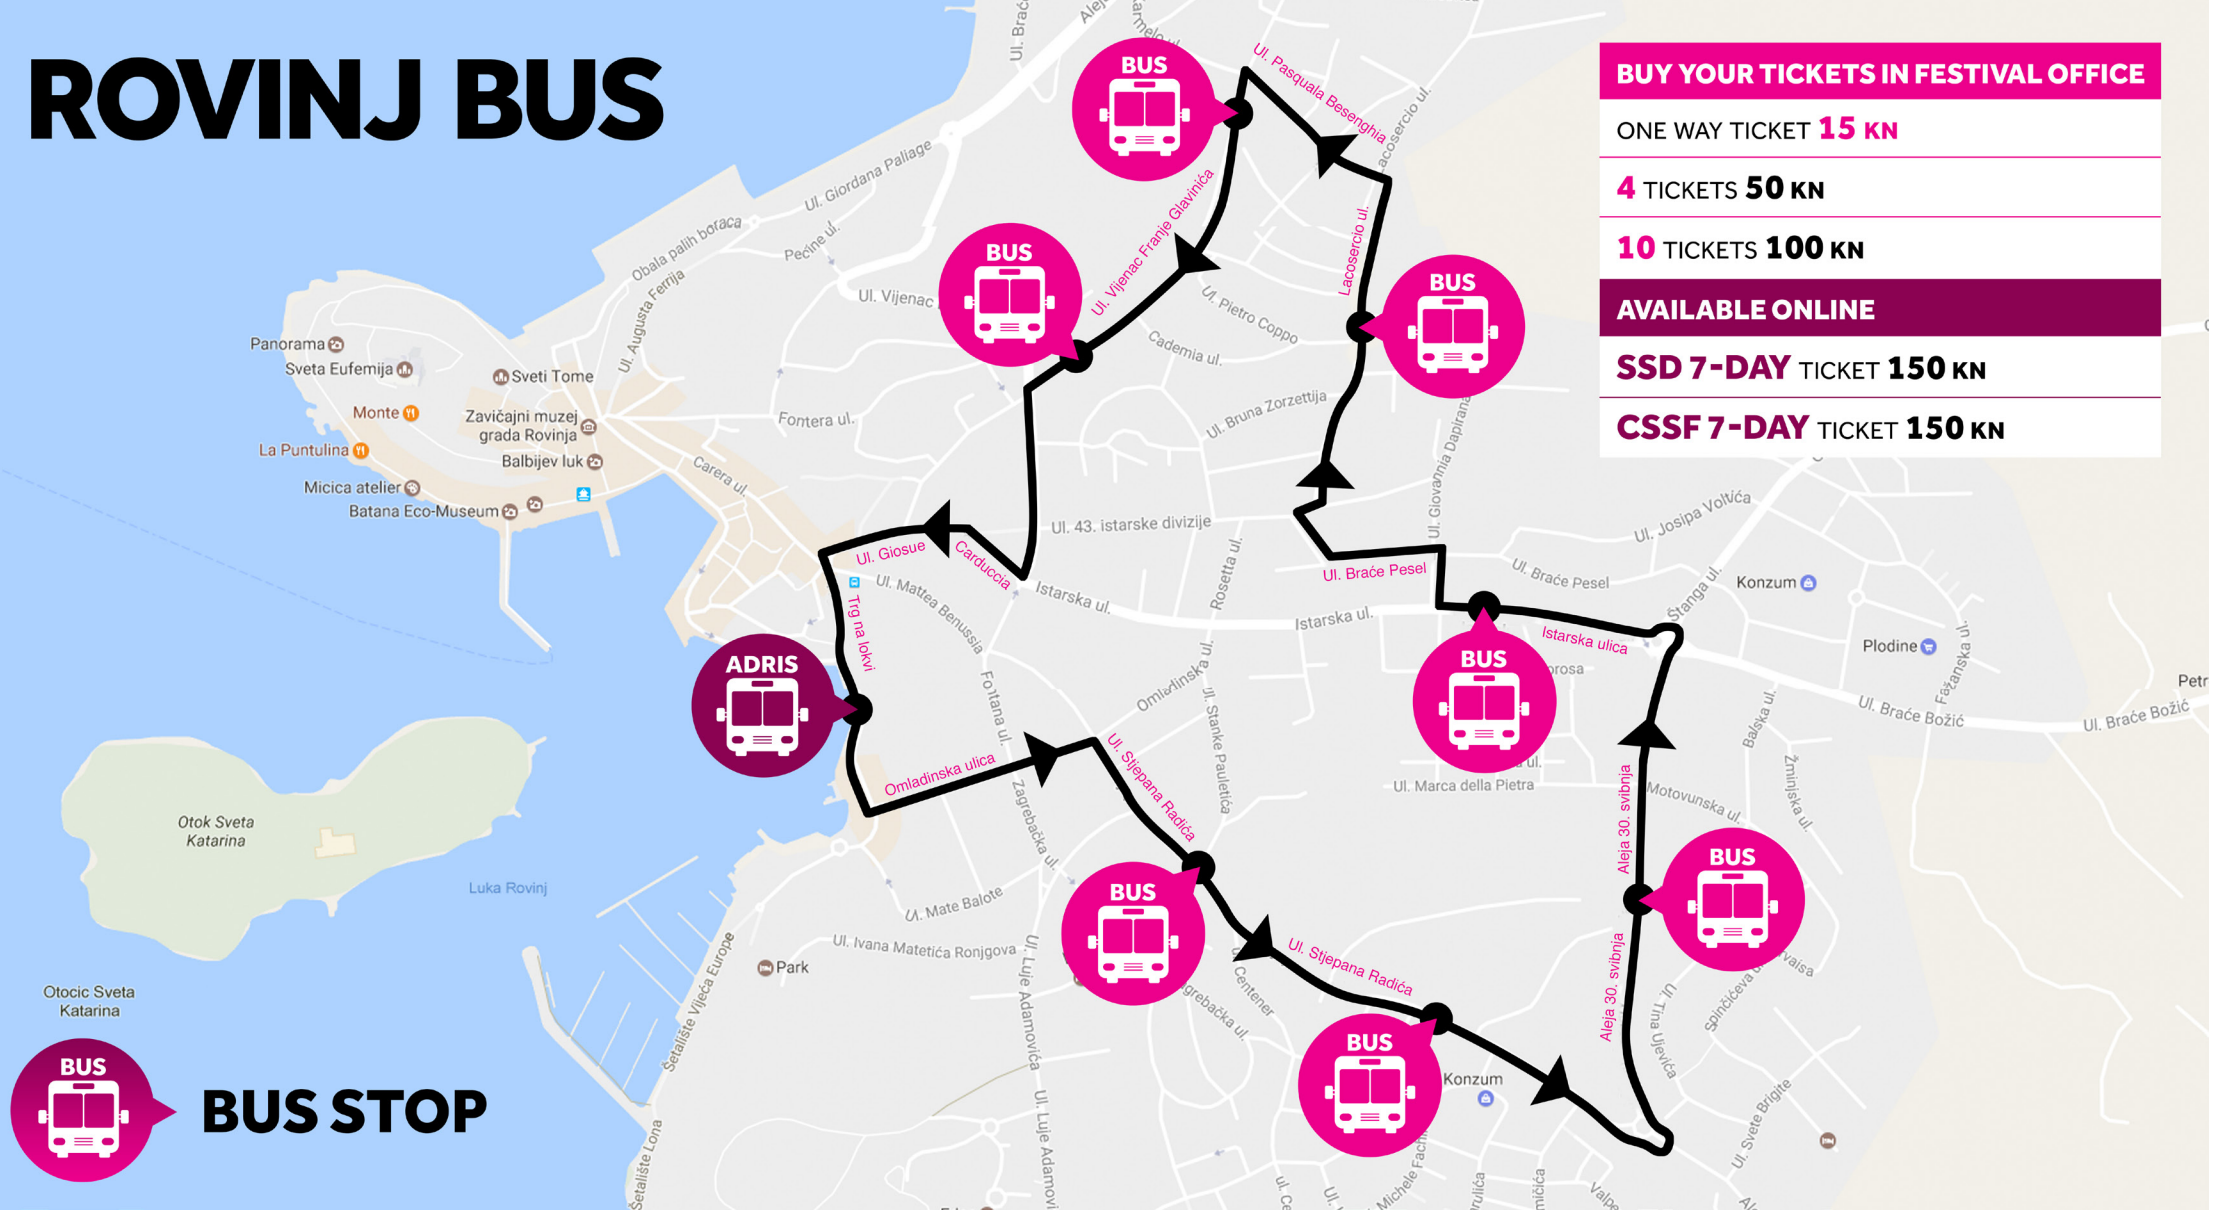

ROVINJ BUS

BUY YOUR TICKETS IN FESTIVAL OFFICE

ONE WAY TICKET **15 KN**

4 TICKETS **50 KN**

10 TICKETS **100 KN**

AVAILABLE ONLINE

SSD 7-DAY TICKET **150 KN**

CSSF 7-DAY TICKET **150 KN**

 **BUS STOP**